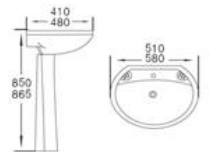

AMT8660

Siphonic Two-piece Closet
Size:660X345X710mm
S-trap,300mm Roughing-in

AMKP03

Pedestal Basin
20" Size:510X410X850mm
22" Size:580X480X865mm
Fixing to wall with back

**34208106
AMT8660**

Siphonic Two-piece Closet
Size:660X345X710mm
S-trap,300mm Roughing-in

**34208089
AMT1317**

Siphonic Two-piece Closet
Size:740X460X785mm
S-trap,280mm Roughing-in

**34208108
AMM2163**

Wall-hung Basin
Size:410X330X180mm
Wall-hung installation

**34208107
AMT662**

Siphonic Two-piece closet
Size:655X380X745mm
S-trap,300mm Roughing-in

**34208105
AMKP03**

Pedestal Basin
20" Size:510X410X850mm
22" Size:580X480X865mm
Fixing to wall with back

No incluye grifería. Imágenes con fines representativos