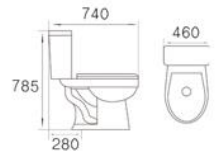

AMT8660

Siphonic Two-piece Closet
Size:660X345X710mm
S-trap,300mm Roughing-in

AMKP03

Pedestal Basin
20" Size:510X410X850mm
22" Size:580X480X865mm
Fixing to wall with back

**34208106
AMT8660**

Siphonic Two-piece Closet
Size:660X345X710mm
S-trap,300mm Roughing-in

**34208089
AMT1317**

Siphonic Two-piece Closet
Size:740X460X785mm
S-trap,280mm Roughing-in

**34208108
AMM2163**

Wall-hung Basin
Size:410X330X180mm
Wall-hung installation

**34208107
AMT662**

Siphonic Two-piece closet
Size:655X380X745mm
S-trap,300mm Roughing-in

**34208105
AMKP03**

Pedestal Basin
20" Size:510X410X850mm
22" Size:580X480X865mm
Fixing to wall with back

No incluye grifería. Imágenes con fines representativos