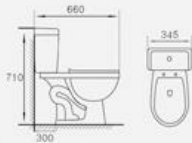

AMT8660

Siphonic Two-piece Closet
Size:660X345X710mm
S-trap,300mm Roughing-in

AMKP03

Pedestal Basin
20" Size:510X410X850mm
22" Size:580X480X865mm
Fixing to wall with back

**34208106
AMT8660**

Siphonic Two-piece Closet
Size:660X345X710mm
S-trap,300mm Roughing-in

**34208089
AMT1317**

Siphonic Two-piece Closet
Size:740X460X785mm
S-trap,280mm Roughing-in

**34208108
AMM2163**

Wall-hung Basin
Size:410X330X180mm
Wall-hung installation

**34208107
AMT662**

Siphonic Two-piece closet
Size:655X380X745mm
S-trap,300mm Roughing-in

**34208105
AMKP03**

Pedestal Basin
20" Size:510X410X850mm
22" Size:580X480X865mm
Fixing to wall with back

No incluye grifería. Imágenes con fines representativos