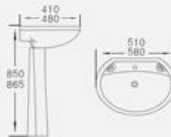

AMT8660

Siphonic Two-piece Closet
Size:660X345X710mm
S-trap,300mm Roughing-in

AMKP03

Pedestal Basin
20" Size:510X410X850mm
22" Size:580X480X865mm
Fixing to wall with back

**34208106
AMT8660**

Siphonic Two-piece Closet
Size:660X345X710mm
S-trap,300mm Roughing-in

**34208089
AMT1317**

Siphonic Two-piece Closet
Size:740X460X785mm
S-trap,280mm Roughing-in

**34208108
AMM2163**

Wall-hung Basin
Size:410X330X180mm
Wall-hung installation

**34208107
AMT662**

Siphonic Two-piece closet
Size:655X380X745mm
S-trap,300mm Roughing-in

**34208105
AMKP03**

Pedestal Basin
20" Size:510X410X850mm
22" Size:580X480X865mm
Fixing to wall with back

No incluye grifería. Imágenes con fines representativos