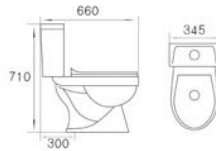

AMT8660

Siphonic Two-piece Closet
Size:660X345X710mm
S-trap,300mm Roughing-in

AMKP03

Pedestal Basin
20" Size:510X410X850mm
22" Size:580X480X865mm
Fixing to wall with back

**34208106
AMT8660**

Siphonic Two-piece Closet
Size:660X345X710mm
S-trap,300mm Roughing-in

**34208089
AMT1317**

Siphonic Two-piece Closet
Size:740X460X785mm
S-trap,280mm Roughing-in

**34208108
AMM2163**

Wall-hung Basin
Size:410X330X180mm
Wall-hung installation

**34208107
AMT662**

Siphonic Two-piece closet
Size:655X380X745mm
S-trap,300mm Roughing-in

**34208105
AMKP03**

Pedestal Basin
20" Size:510X410X850mm
22" Size:580X480X865mm
Fixing to wall with back

No incluye grifería. Imágenes con fines representativos